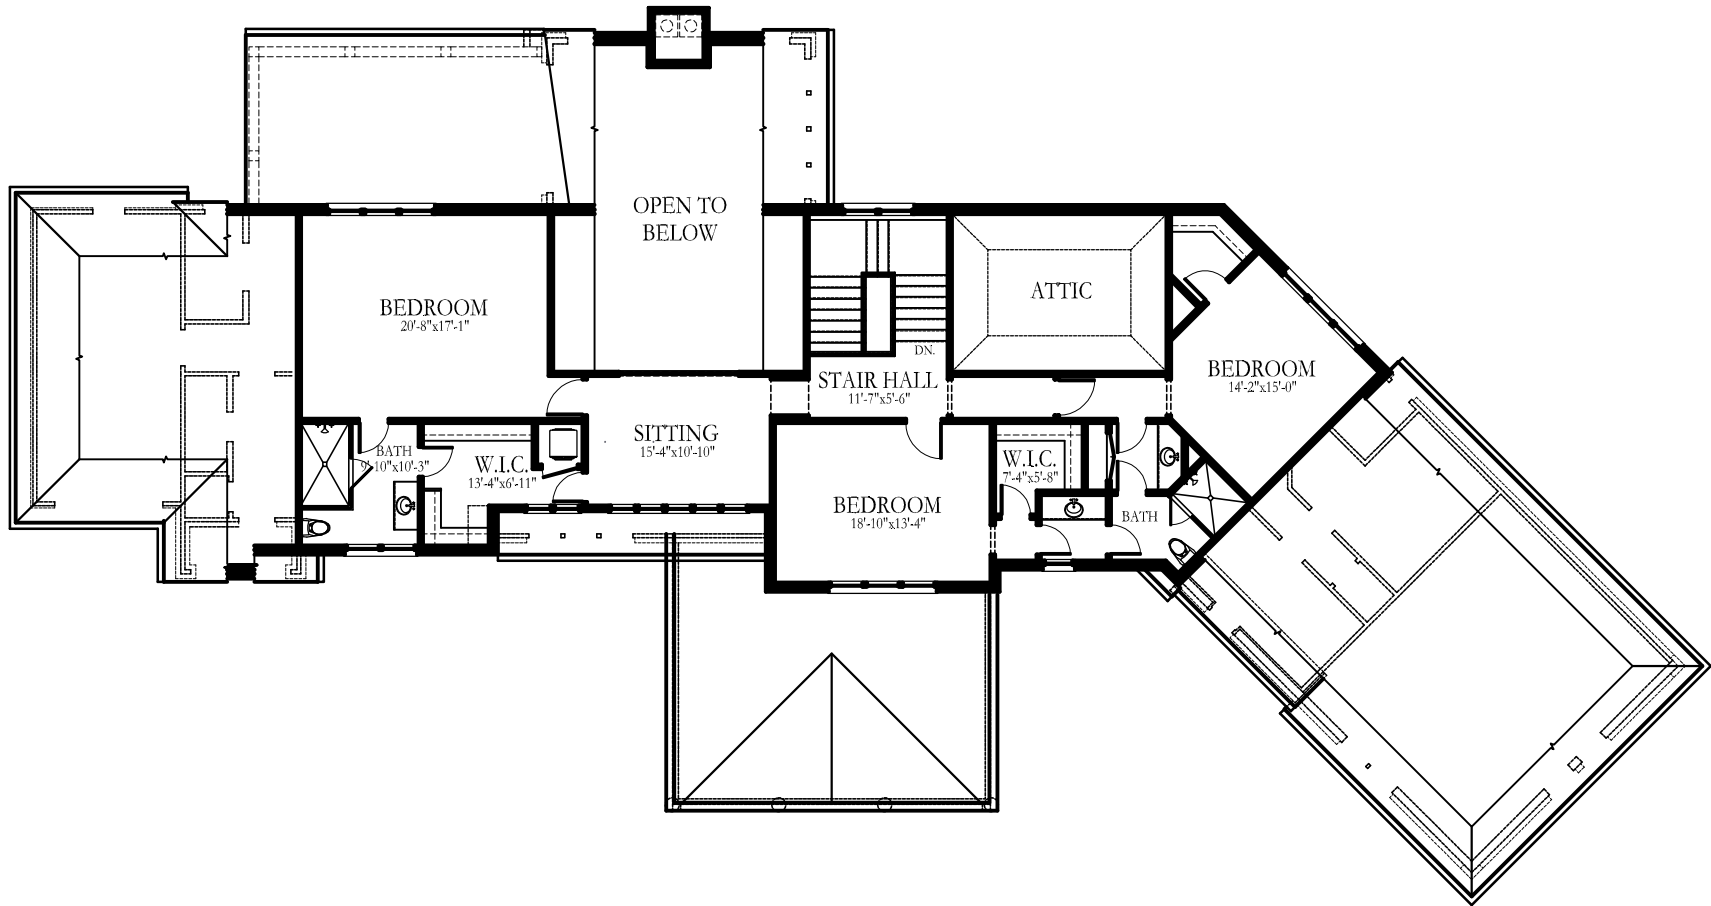

## Lower Level Plan

1480 Mount Paran Rd. Atlanta, GA

1696 SQ. FT.

## Main Level Plan

1480 Mount Paran Rd. Atlanta, GA

3375 SQ. FT.

## Upper Level Plan

1480 Mount Paran Rd. Atlanta, GA

1950 SQ. FT.