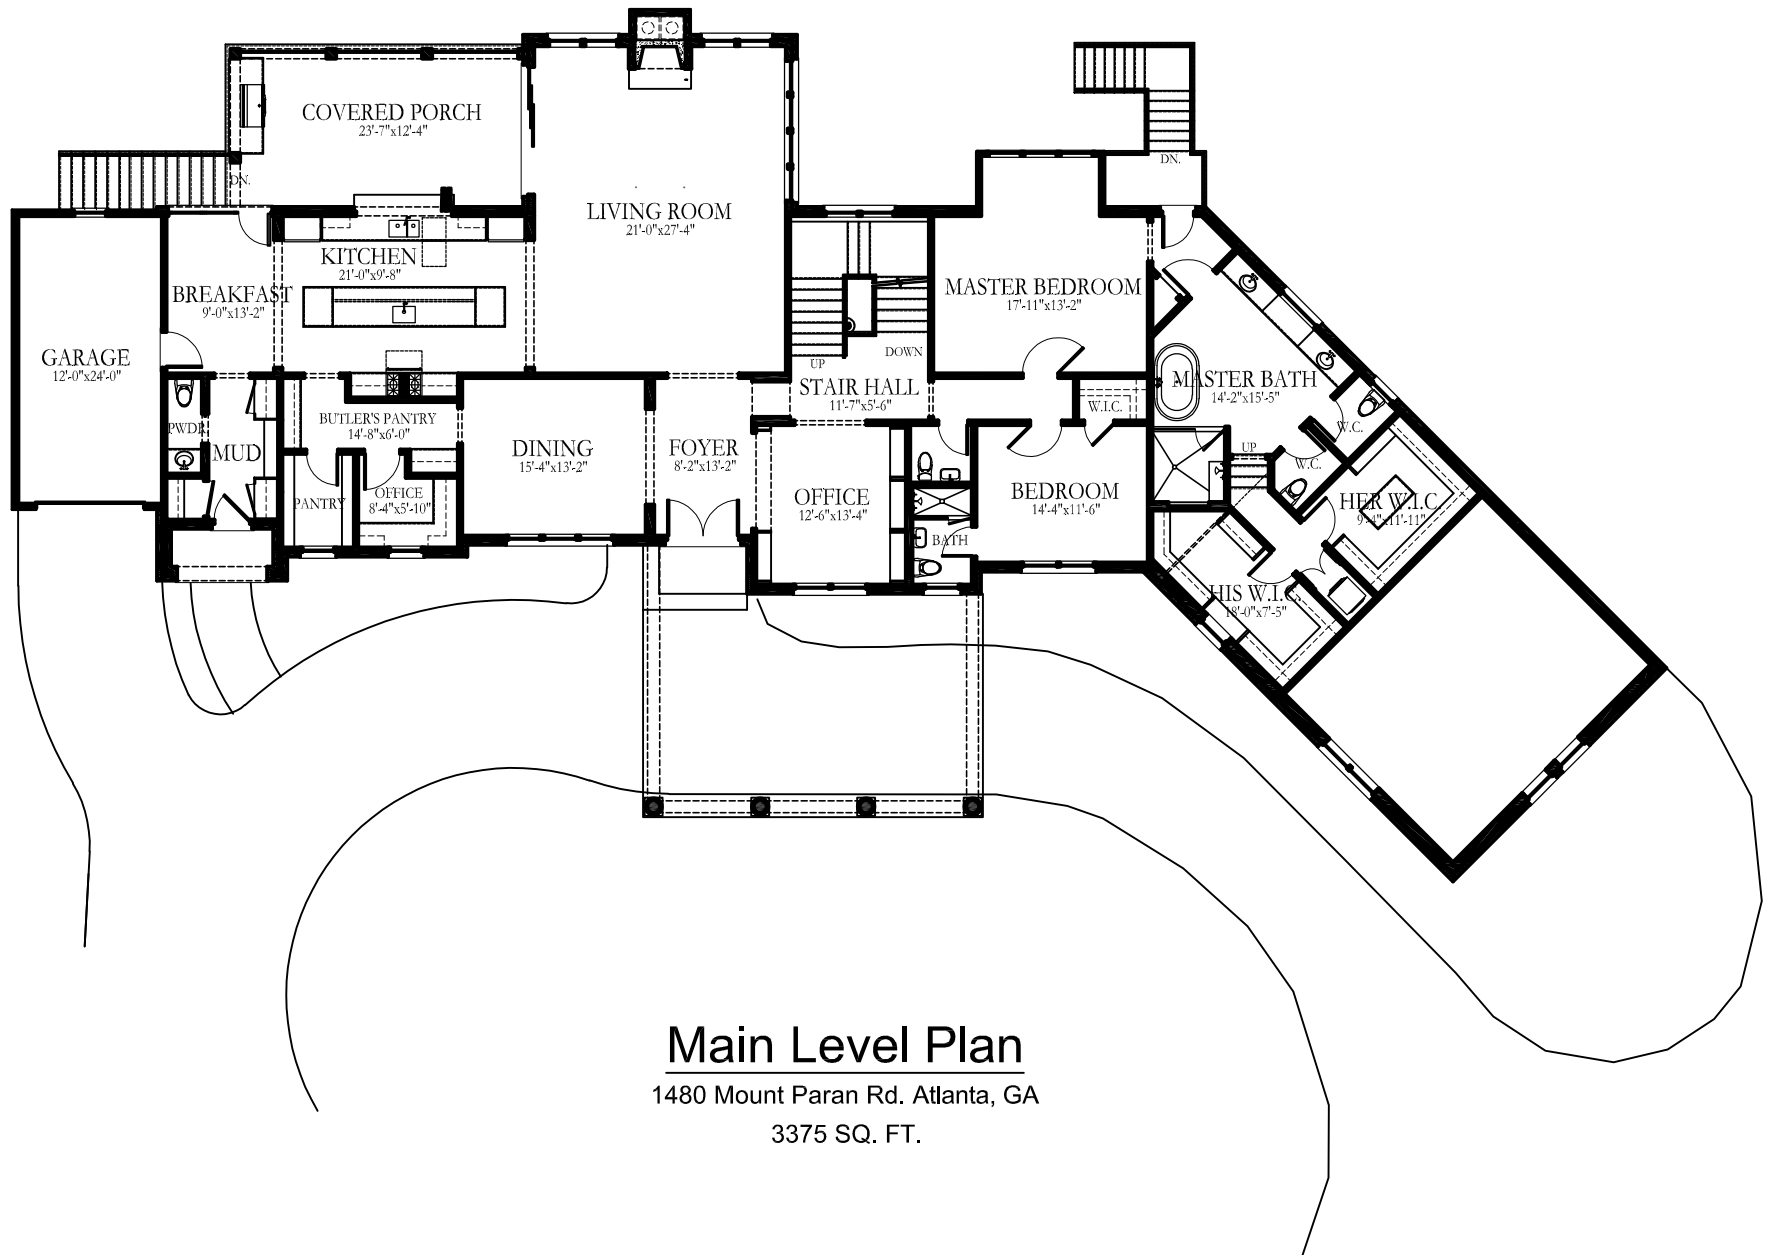

## Lower Level Plan

1480 Mount Paran Rd. Atlanta, GA

1696 SQ. FT.

## Main Level Plan

1480 Mount Paran Rd. Atlanta, GA

3375 SQ. FT.

## Upper Level Plan

1480 Mount Paran Rd. Atlanta, GA

1950 SQ. FT.