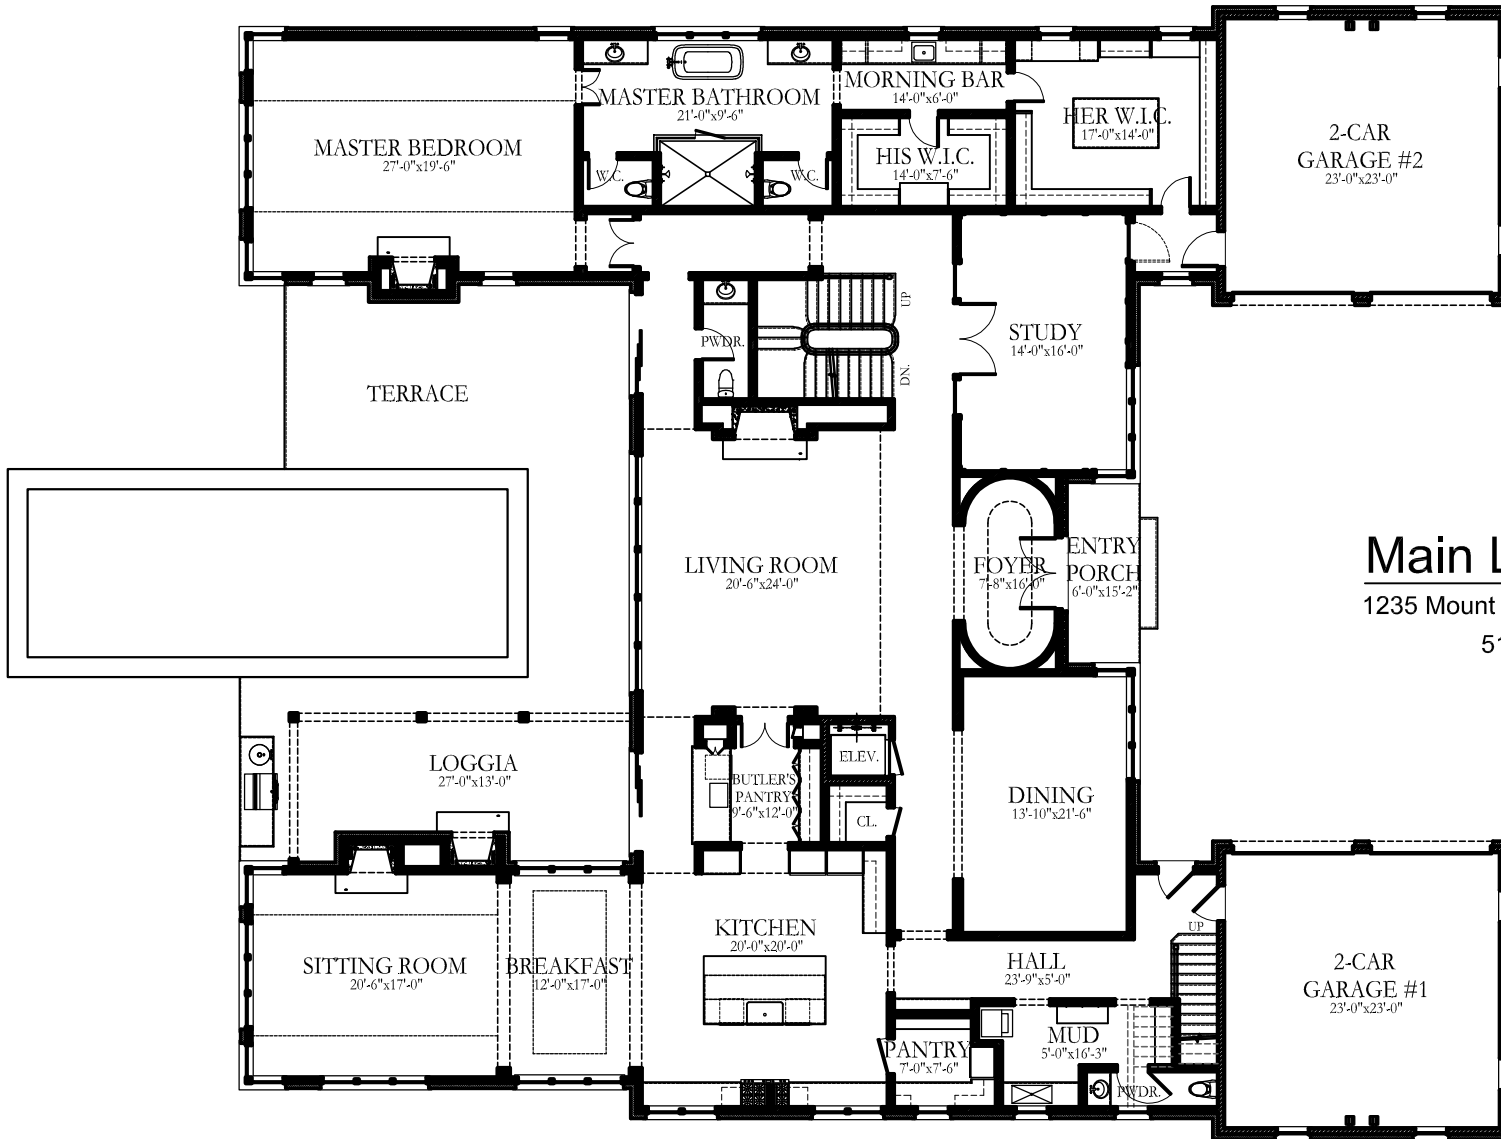

**Lower Level Plan**  
 1235 Mount Paran Rd. Atlanta, GA  
 2818 SQ. FT.

## Main Level Plan

1235 Mount Paran Rd. Atlanta, GA

5192 SQ. FT.

## Upper Level Plan

1235 Mount Paran Rd. Atlanta, GA

2888 SQ. FT.