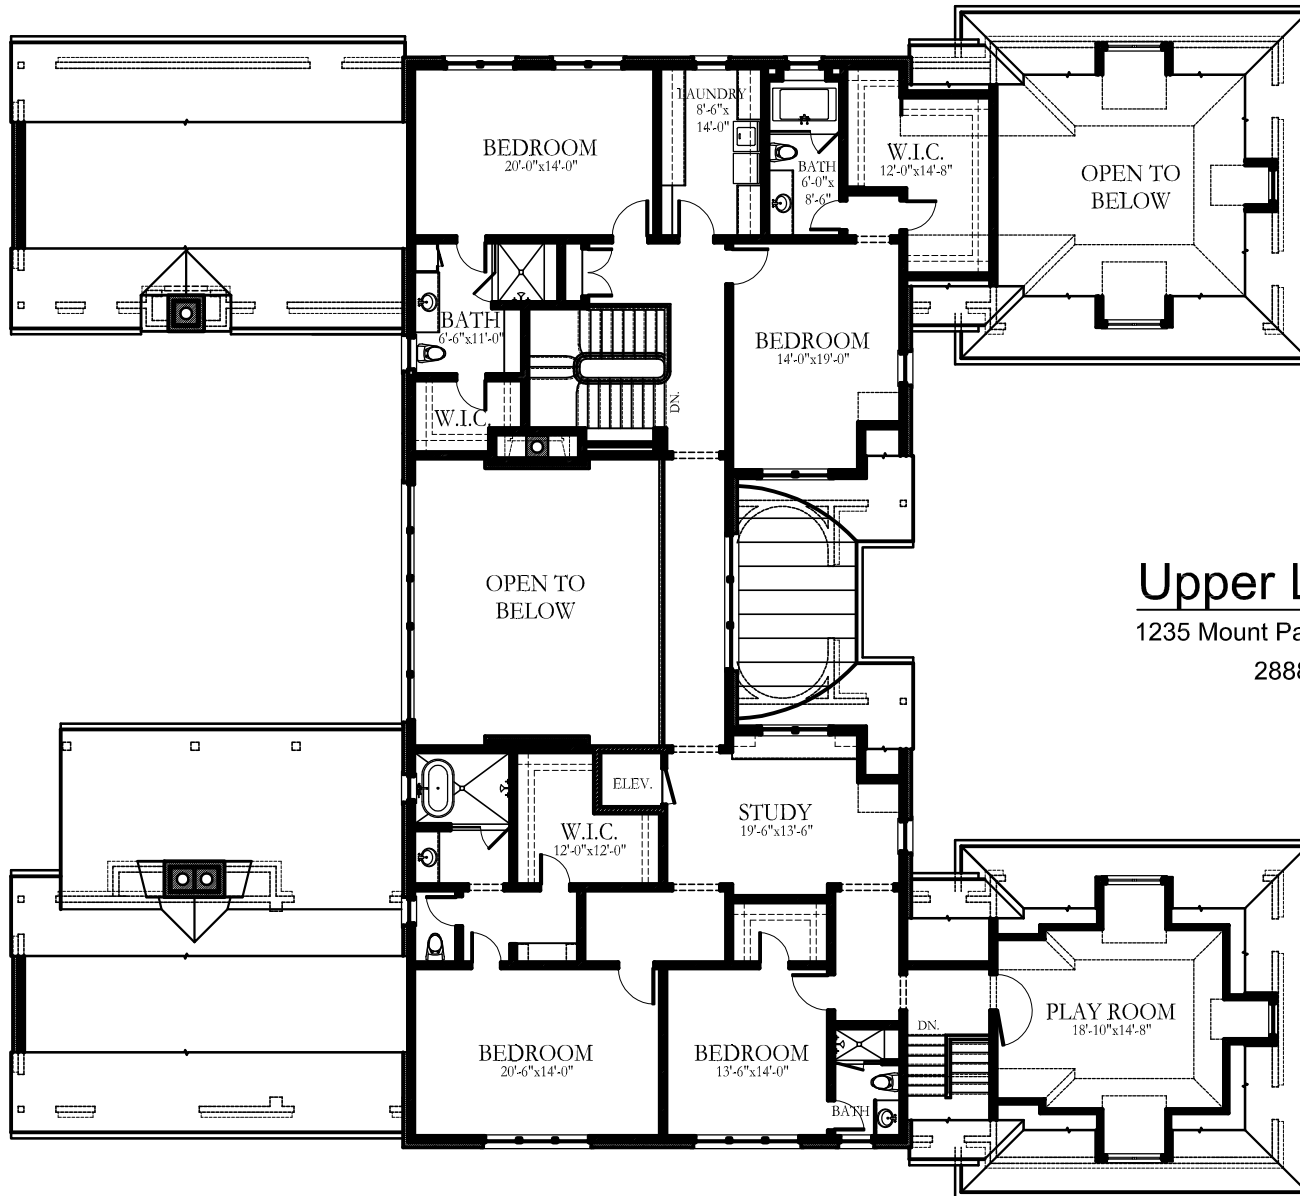

**Lower Level Plan**  
 1235 Mount Paran Rd. Atlanta, GA  
 2818 SQ. FT.

## Main Level Plan

1235 Mount Paran Rd. Atlanta, GA

5192 SQ. FT.

## Upper Level Plan

1235 Mount Paran Rd. Atlanta, GA

2888 SQ. FT.