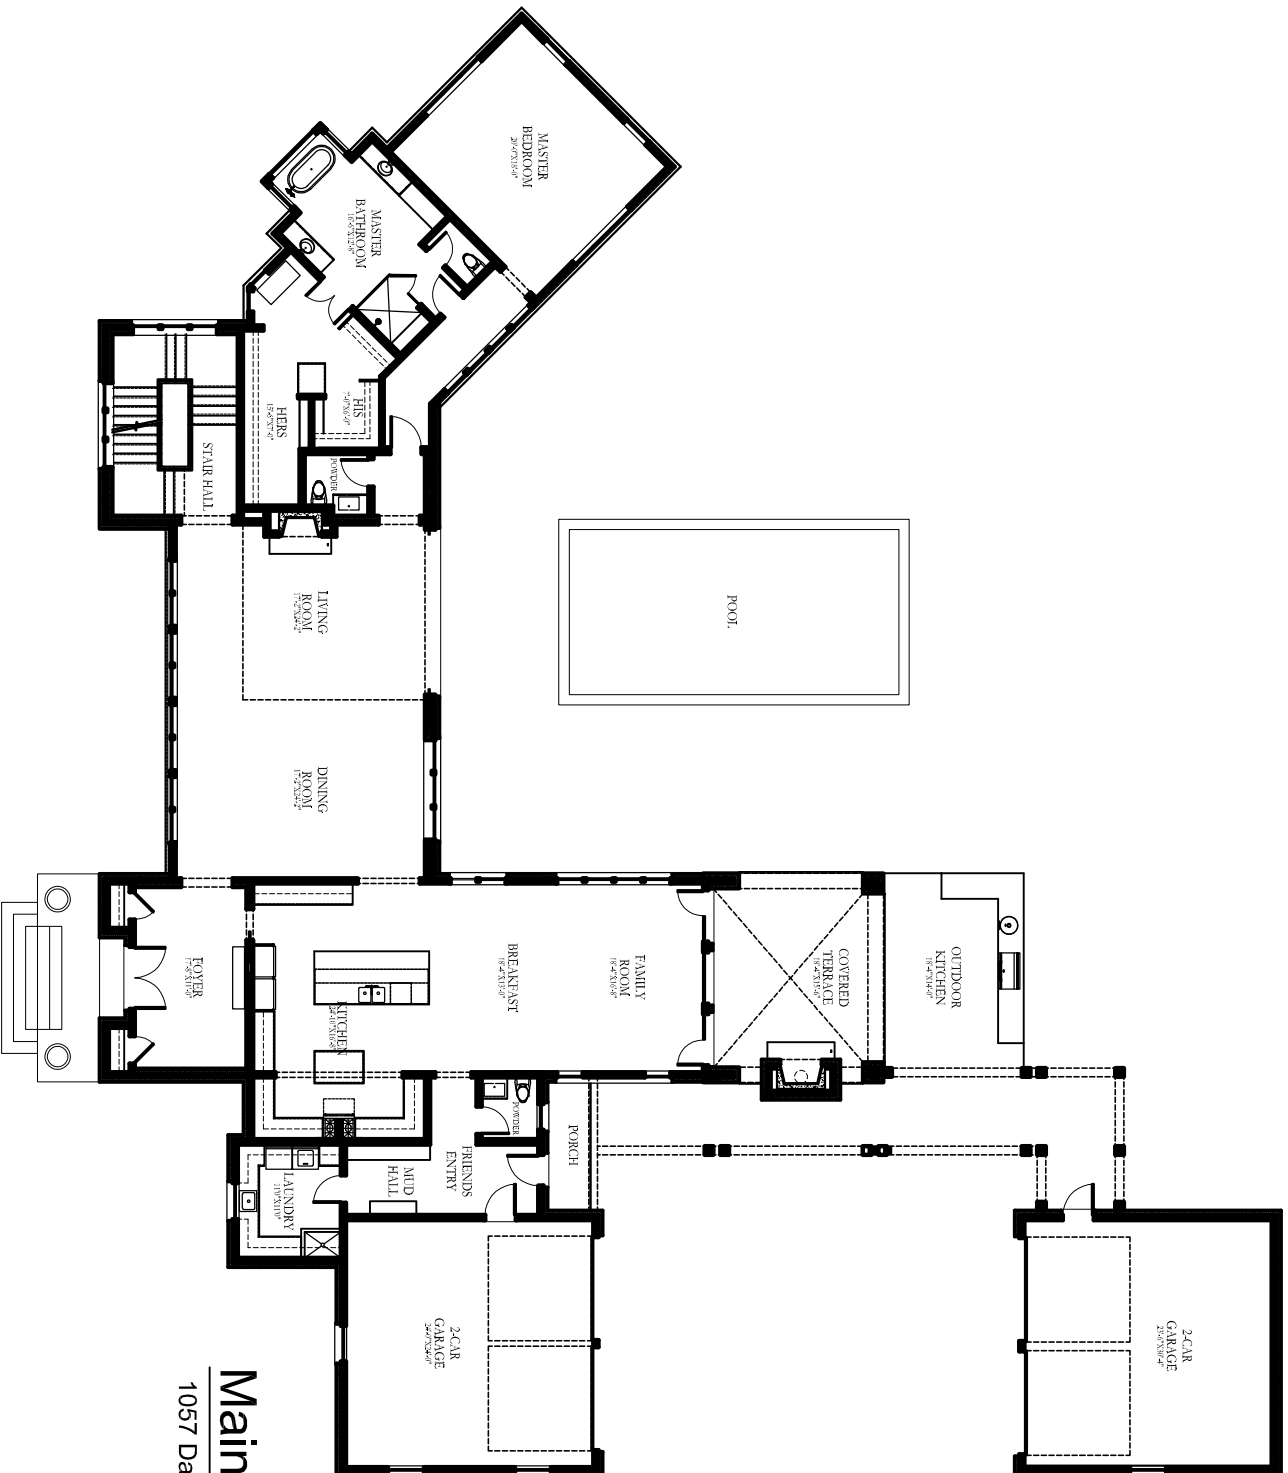

Lower Level Plan

1057 Davis Drive, Atlanta, GA
 1757 SQ. FT.

© COPYRIGHT
 Conceptual Sketch Subject to Change

Main Level Plan

1057 Davis Drive, Atlanta, GA
 3764 SQ. FT.

© COPYRIGHT
 Conceptual Sketch Subject to Change

Upper Level Plan

1057 Davis Drive, Atlanta, GA

2554 SQ. FT.